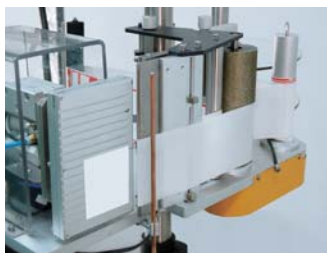

Colamark

(Conveyor is Option)

Colamark A188 Labeling System

- Colamark A188 is an ideal choice for different industries for automatic labeling on product or packing box.
- Pressure sensitive anti-counterfeit/temper evident labels are normally delicate and non-reusable. Automatic application avoids manual handling and ensures correct label placement each time.
- Use of the servo motor labeling engine to achieve high labeling speed and good precision.
- Flexible mounting stand with fine adjustment turn wheels in two dimensions - ensures easy installation and quick adjustment
- Colamark A188 offers the advantages of stability, ease of use, GMP compliance, high performance, as well as the flexibility to add custom engineering functions according to the customer's requirement.

Features

- Labeling speed reaches 50 meter per minute .
- Flexible mounting stand, suitable for changing work station frequently.
- Unique design of label traction unit using sand-glass traction roll to ensure stable gripping of the label web without the slipping as well as long lasting performance and precision.
- All electrical components are of world renowned brands, ensuring long term stability and reliability of the machine

Machine Model	A188	A188-2
Servo Engine Model	C8810	C8820
Labeling Speed	0 ~ 50 meter /min	0 ~ 50 meter /min
Labeling Precision	±1.0 mm	±1.0 mm
Label roll size	Width 100mm Outer Diameter 350mm	Width 200mm Outer Diameter 350mm
Electricity	220VAC±5% 50-60 Hz 0.45kW	