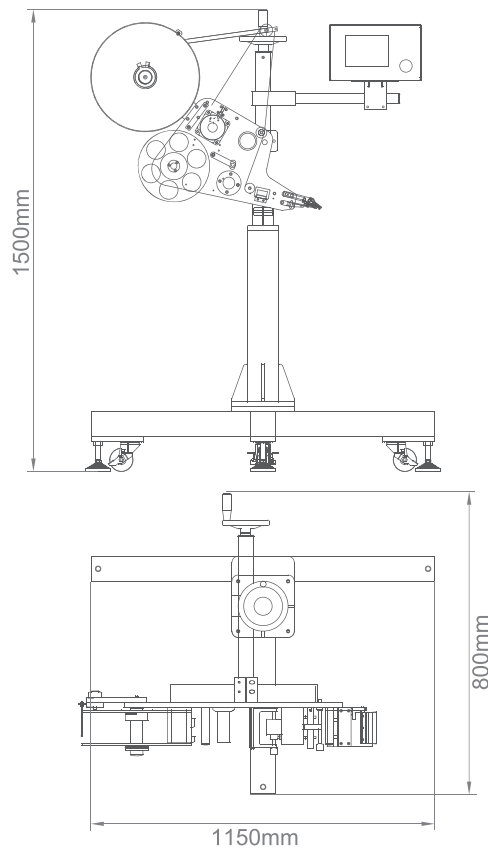

Colamark

(Conveyor is Option)

Colamark A188 Labeling System

- Colamark A188 is an ideal choice for different industries for automatic labeling on product or packing box.
- Pressure sensitive anti-counterfeit/temper evident labels are normally delicate and non-reusable. Automatic application avoids manual handling and ensures correct label placement each time.
- Use of the servo motor labeling engine to achieve high labeling speed and good precision.
- Flexible mounting stand with fine adjustment turn wheels in two dimensions - ensures easy installation and quick adjustment
- Colamark A188 offers the advantages of stability, ease of use, GMP compliance, high performance, as well as the flexibility to add custom engineering functions according to the customer's requirement.

Features

- Labeling speed reaches 50 meter per minute .
- Flexible mounting stand, suitable for changing work station frequently.
- Unique design of label traction unit using sand-glass traction roll to ensure stable gripping of the label web without the slipping as well as long lasting performance and precision.
- All electrical components are of world renowned brands, ensuring long term stability and reliability of the machine

Machine Model	A188	A188-2
Servo Engine Model	C8810	C8820
Labeling Speed	0 ~ 50 meter /min	0 ~ 50 meter /min
Labeling Precision	±1.0 mm	±1.0 mm
Label roll size	Width 100mm Outer Diameter 350mm	Width 200mm Outer Diameter 350mm
Electricity	220VAC±5% 50-60 Hz 0.45kW	